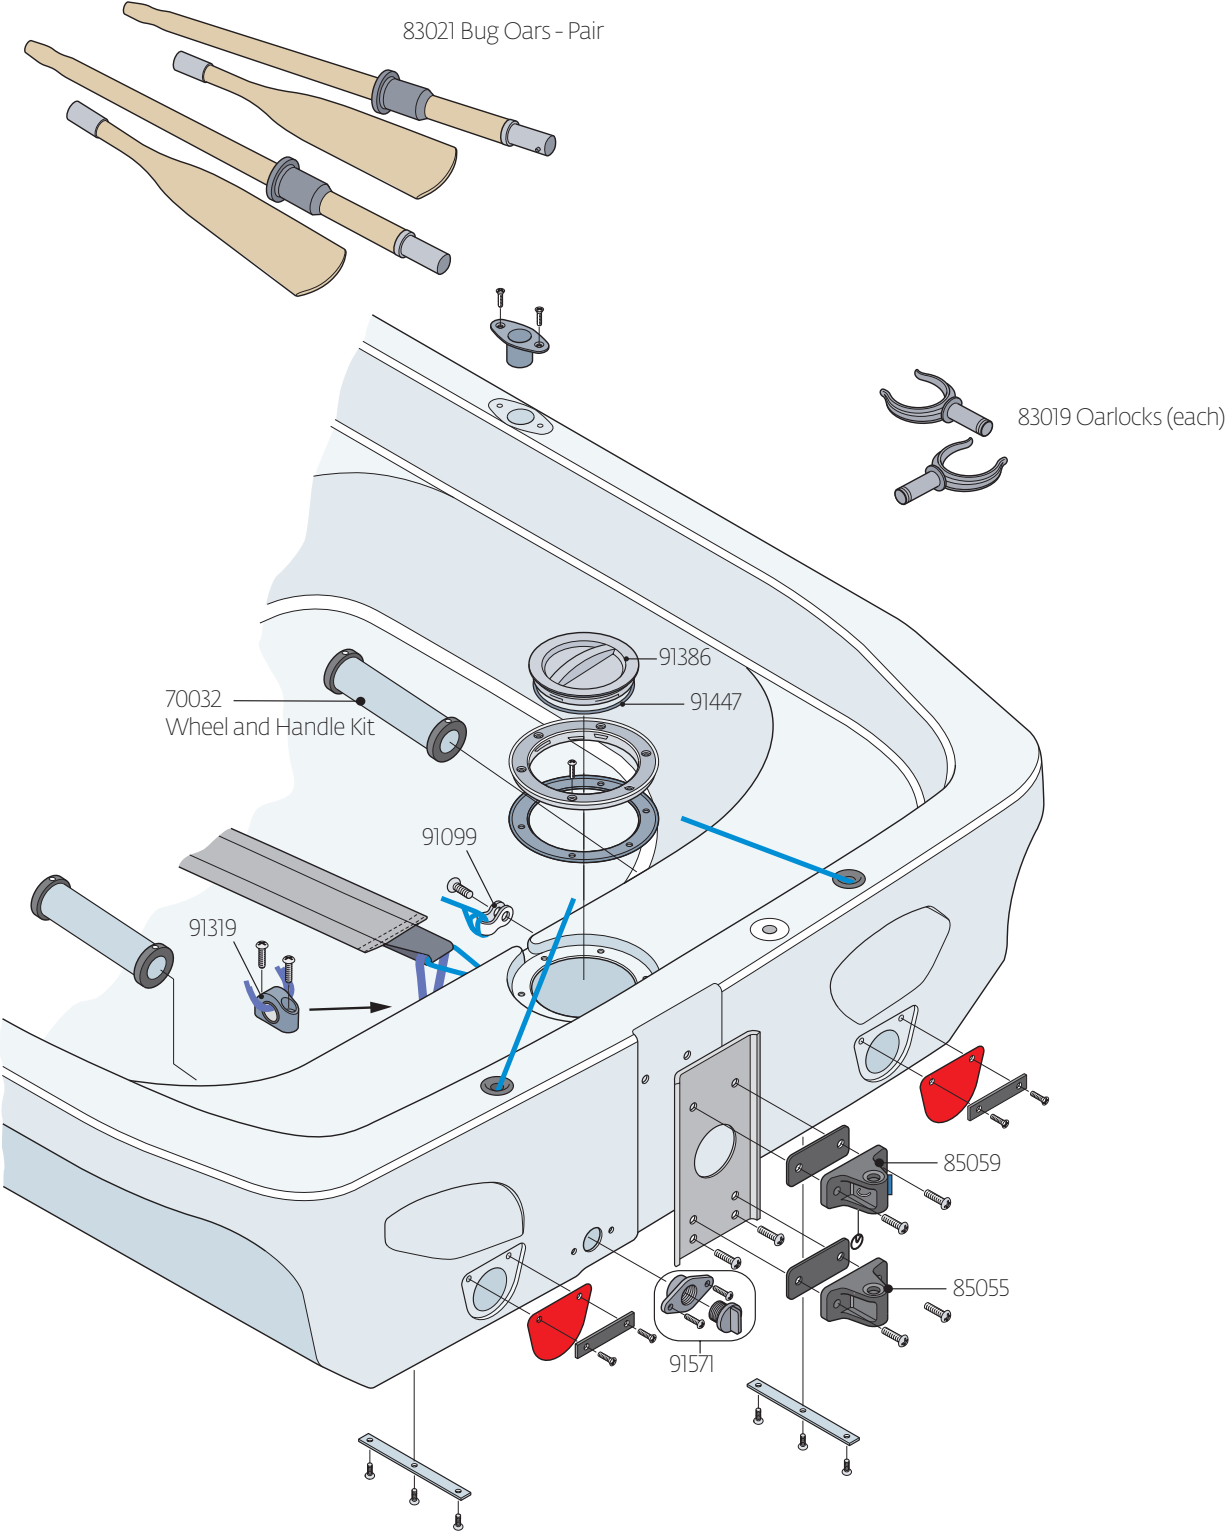

Bug Parts Locator

Bug Sails and Spars

89033 Power Curve Upper
89010 Standard Upper

89003
Lower

95102 Bug Race Sail - Lotus

Not Pictured:

95100 Bug Race Sail - Blaze

95104 Bug Rec Sail - Red Craze

95105 Bug Rec Sail - Yellow Zest

Bug Deck

Bug Deck

Bug Spars

89400 Complete Boom

Bug Blades

85103 Complete Tiller and Rudder Assembly
Includes complete rudder, tiller and extension