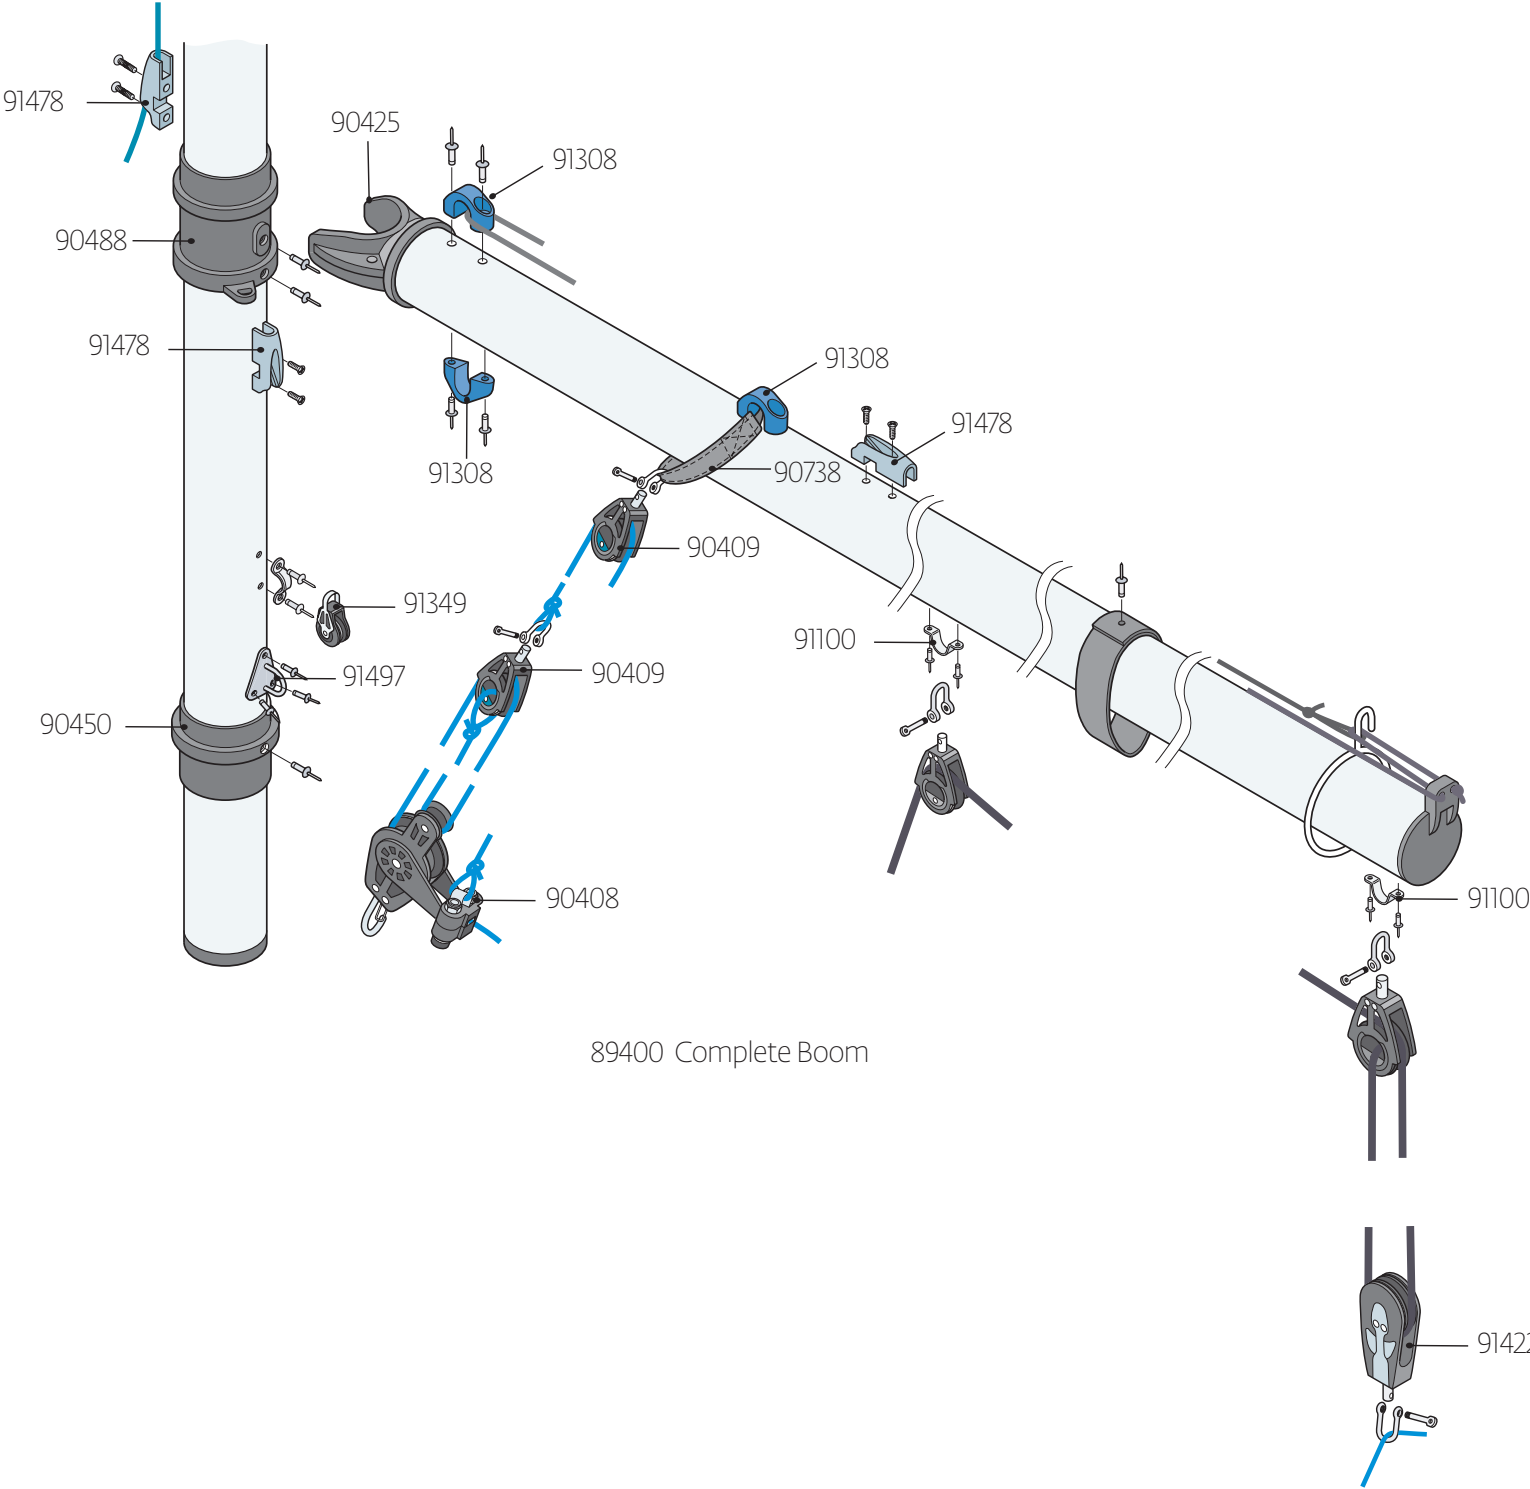

Bug Parts Locator

Bug Sails and Spars

89033 Power Curve Upper
89010 Standard Upper

89003
Lower

95102 Bug Race Sail - Lotus

Not Pictured:

95100 Bug Race Sail - Blaze

95104 Bug Rec Sail - Red Craze

95105 Bug Rec Sail - Yellow Zest

Bug Deck

Bug Deck

Bug Spars

89400 Complete Boom

Bug Blades

85103 Complete Tiller and Rudder Assembly
Includes complete rudder, tiller and extension