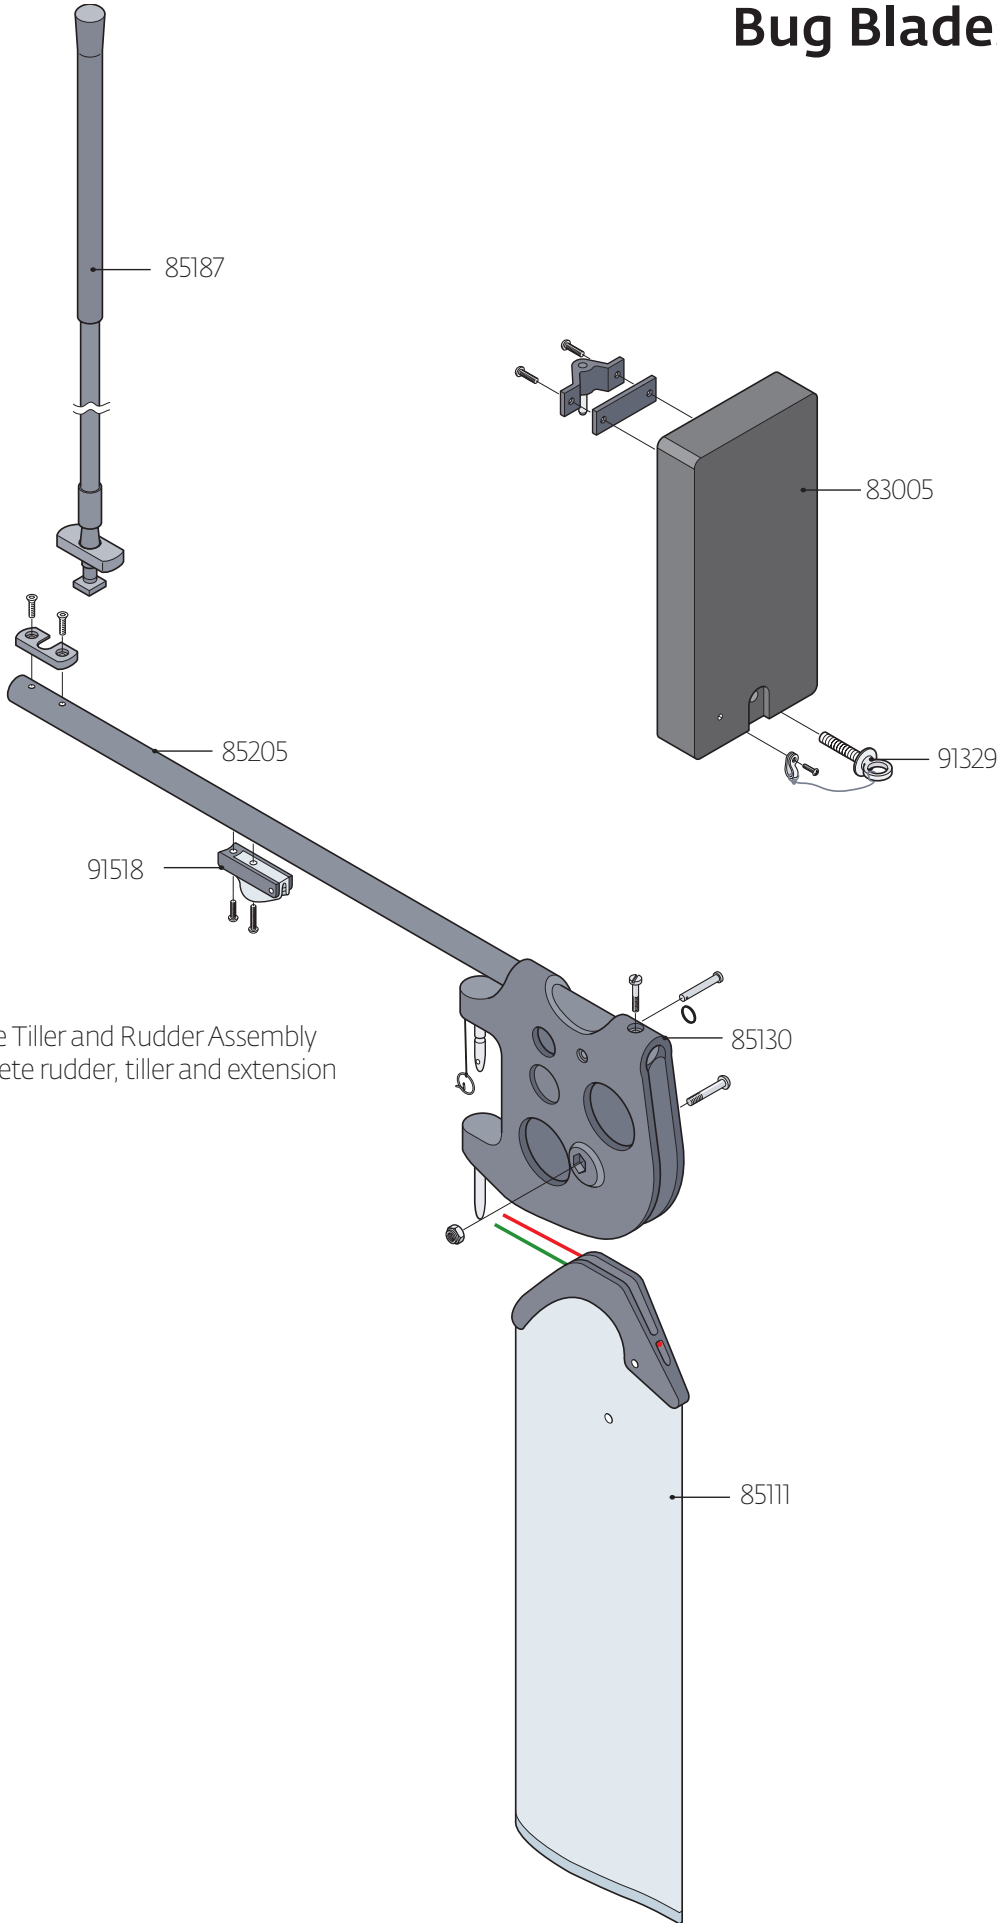

Bug Parts Locator

Bug Sails and Spars

89033 Power Curve Upper
89010 Standard Upper

89003
Lower

95102 Bug Race Sail - Lotus

Not Pictured:

95100 Bug Race Sail - Blaze

95104 Bug Rec Sail - Red Craze

95105 Bug Rec Sail - Yellow Zest

Bug Deck

Bug Deck

Bug Spars

89400 Complete Boom

Bug Blades

85103 Complete Tiller and Rudder Assembly
Includes complete rudder, tiller and extension