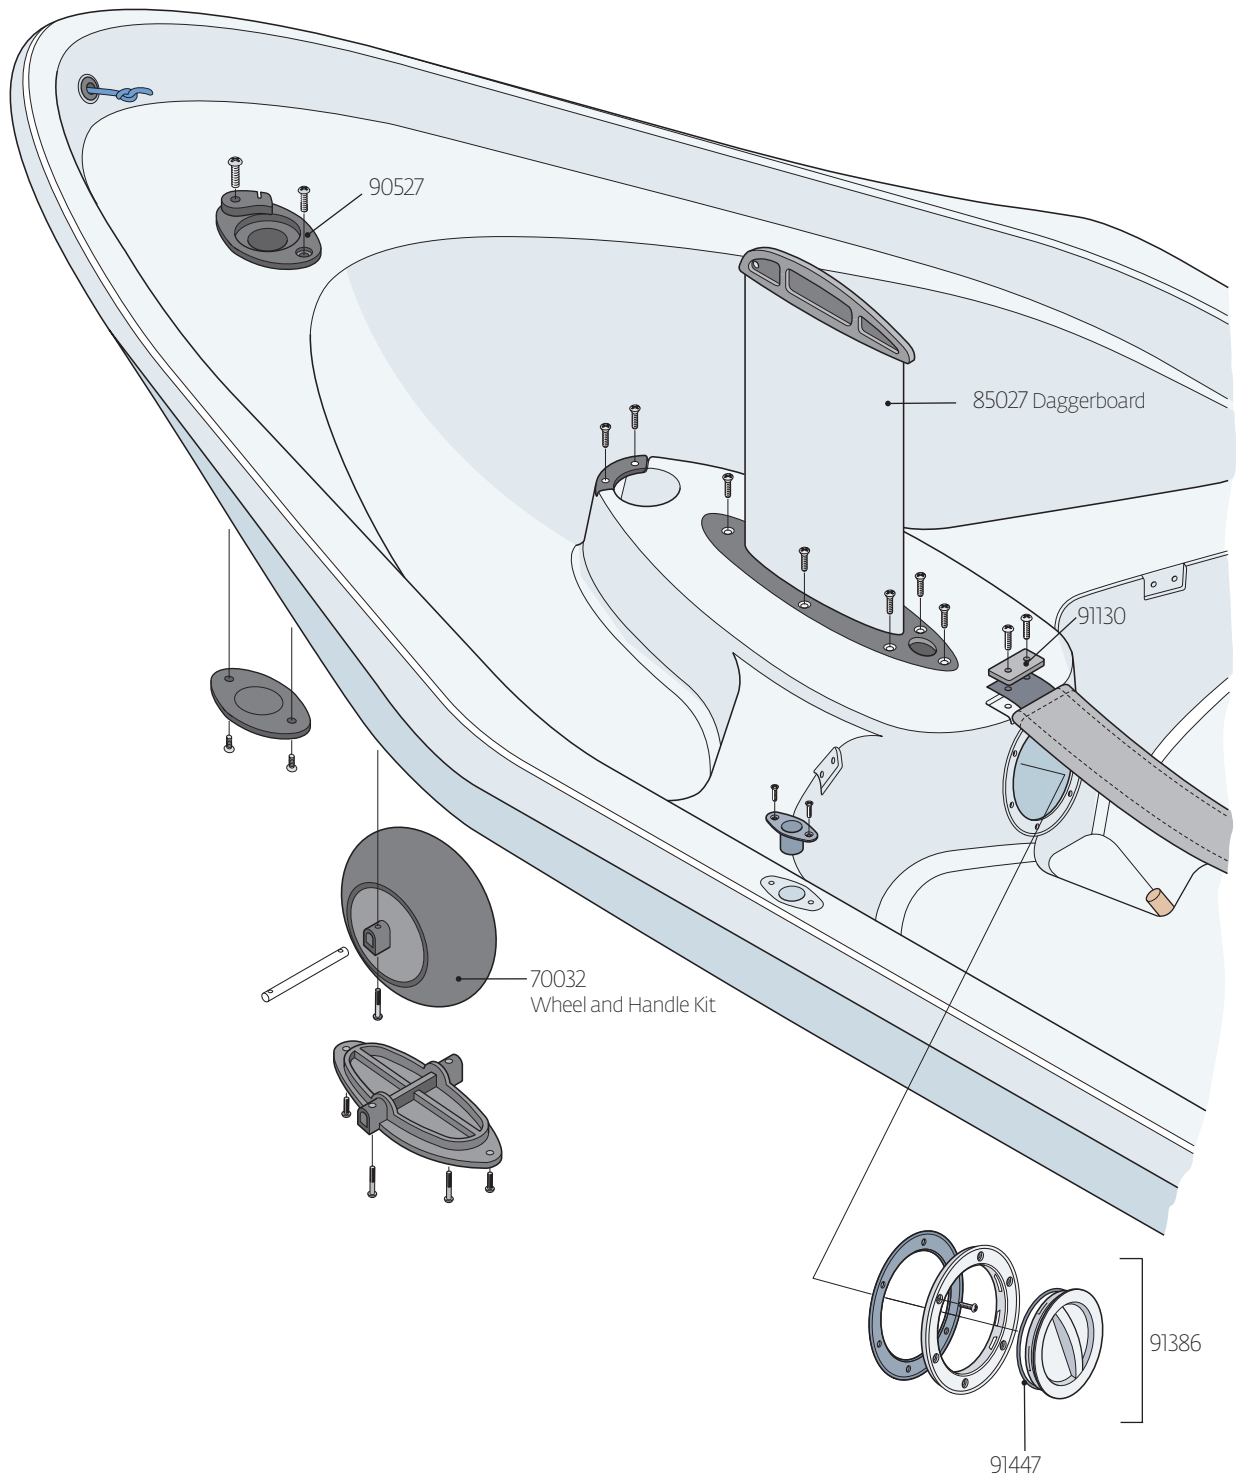

Bug Parts Locator

Bug Sails and Spars

89033 Power Curve Upper
89010 Standard Upper

89003
Lower

95102 Bug Race Sail - Lotus

Not Pictured:

95100 Bug Race Sail - Blaze

95104 Bug Rec Sail - Red Craze

95105 Bug Rec Sail - Yellow Zest

Bug Deck

Bug Deck

Bug Spars

89400 Complete Boom

Bug Blades

85103 Complete Tiller and Rudder Assembly
Includes complete rudder, tiller and extension