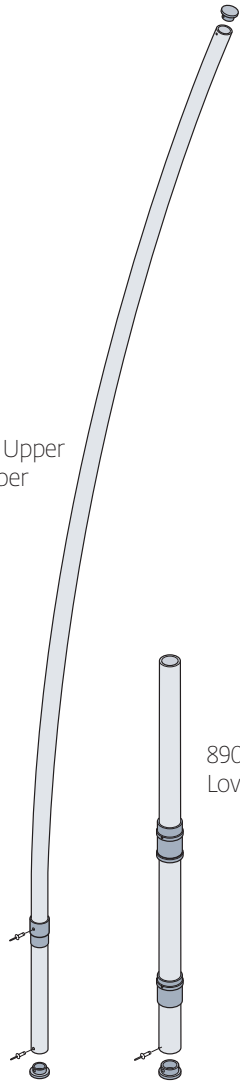

Bug Parts Locator

Bug Sails and Spars

89033 Power Curve Upper
89010 Standard Upper

89003
Lower

95102 Bug Race Sail - Lotus

Not Pictured:

95100 Bug Race Sail - Blaze

95104 Bug Rec Sail - Red Craze

95105 Bug Rec Sail - Yellow Zest

Bug Deck

Bug Deck

Bug Spars

89400 Complete Boom

Bug Blades

85103 Complete Tiller and Rudder Assembly
Includes complete rudder, tiller and extension